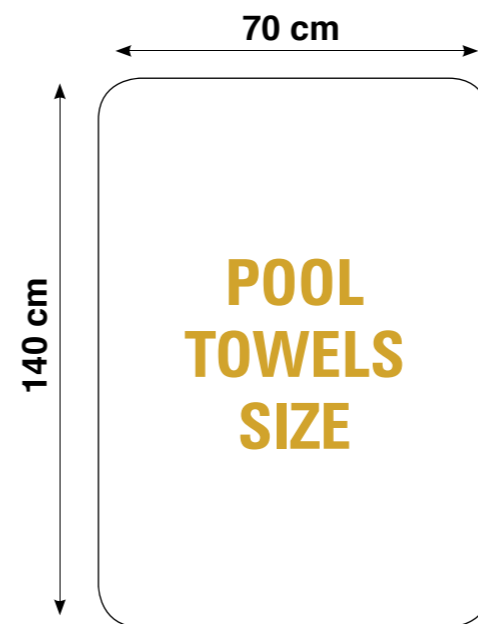

SleepGoods

design and material **Turkey**

www.orangsleeptime.com