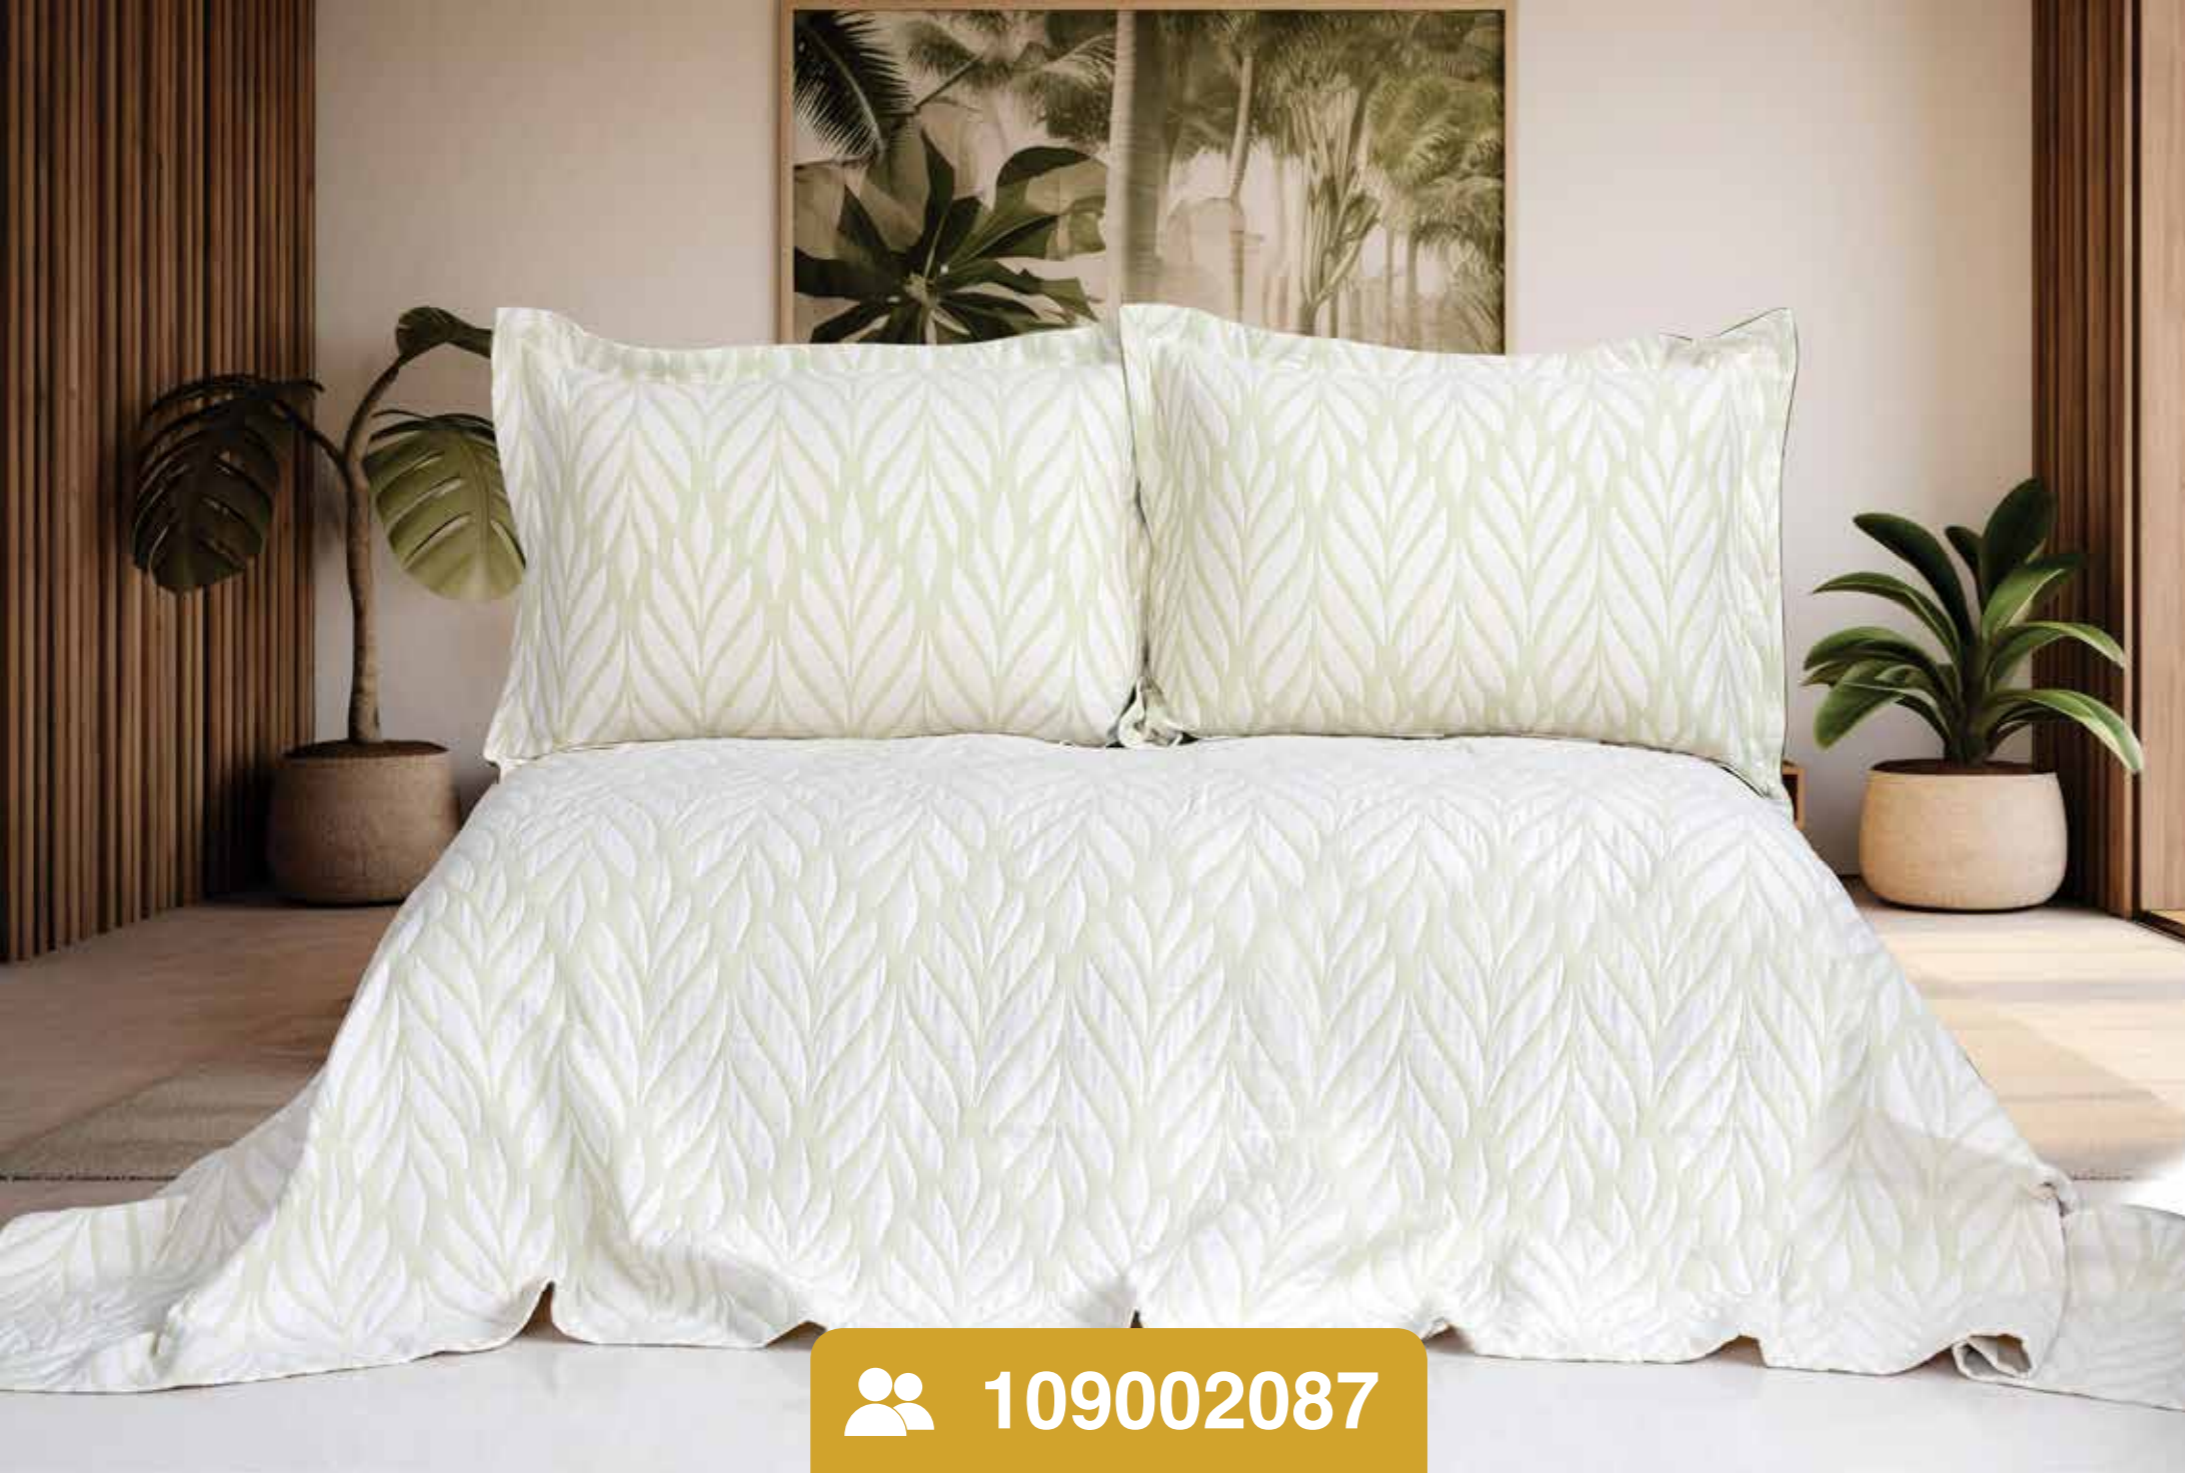

 **Pillow Case**
 Yastık kılıfı
 Наволочка
70 - 50 Cm (2pcs)

 **Bed spread**
 Yatak örtüsü
 Постельное белье
230 - 250 Cm

SleepGoods

design and material **Turkey**

www.orangsleeptime.com

PIQUE YESIL YAPRAK