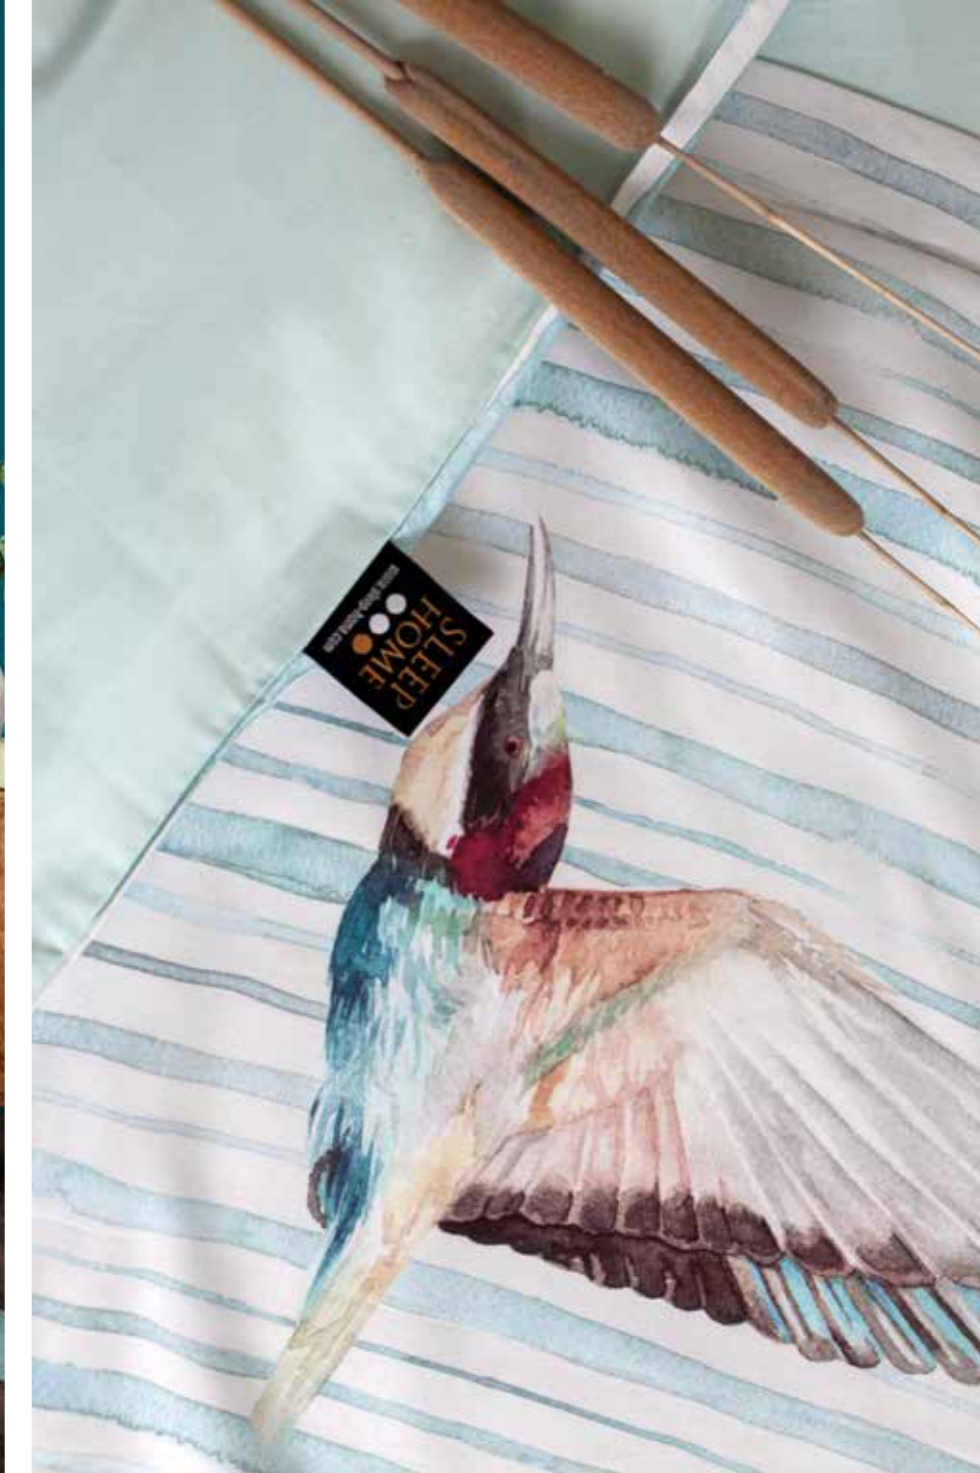

 **Quilt Cover**  
 Nevresim Takımı  
 Пододеяльник  
**240 - 220 Cm**

*SleepGoods*

design and material **Turkey**  
[www.orangsleepph.com](http://www.orangsleepph.com)

# COVER SET | SATIN AVIAN

Special design for the  
**ORANG SLEEP HOME**  
Made in Iran.

 **110008018**

  
 **Bed Sheet**  
 Yatak Çarşaf  
 Простыня  
**180 - 240 Cm**

 **Pillow Case**  
 Yastık kılıfı  
 Наволочка  
**70 - 50 Cm (2pcs)**